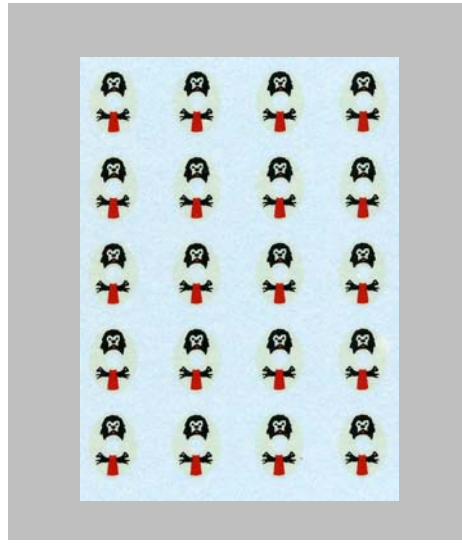

# 15mm Late Roman

L1  
Alternate Bands

L2  
Star Design

L3  
'U' Design

L4  
Sun Ray

L5  
Eagle

L6  
Chi-Ro

L7  
'U'+Chi-Ro

L8  
Spoke Design II

L9  
Triangles

*Available in White, Black, Red, Light Blue, Green, Yellow or Purple*

L10  
Spoke Design

L11  
Lion

L12  
Sun Ray

L13  
Alternate Bands